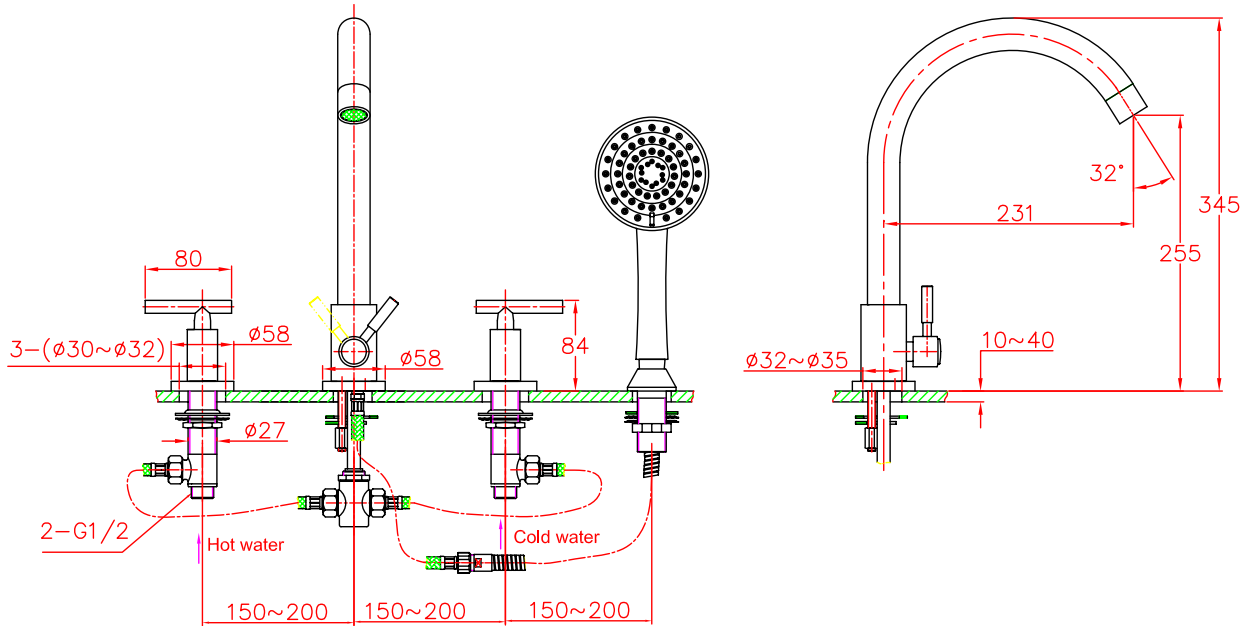

VALLEY

Affordable Luxury

VF-162503C

Shower/Bath Mixer

Features:

4 Piece Roman Tub Filler

Finish	Net Weight	Gross Weight (kgs)	Shipping Dimensions
Chrome			

Customer Service Call
 Toll Free: 1.877.398.8827
 Web Site: www.valleyacrylic.com
 Email: purchasing@valleyacrylic.com
 Fax: 604.820.0124

Measurements may vary ± 5 mm
 (Diagram not to scale)